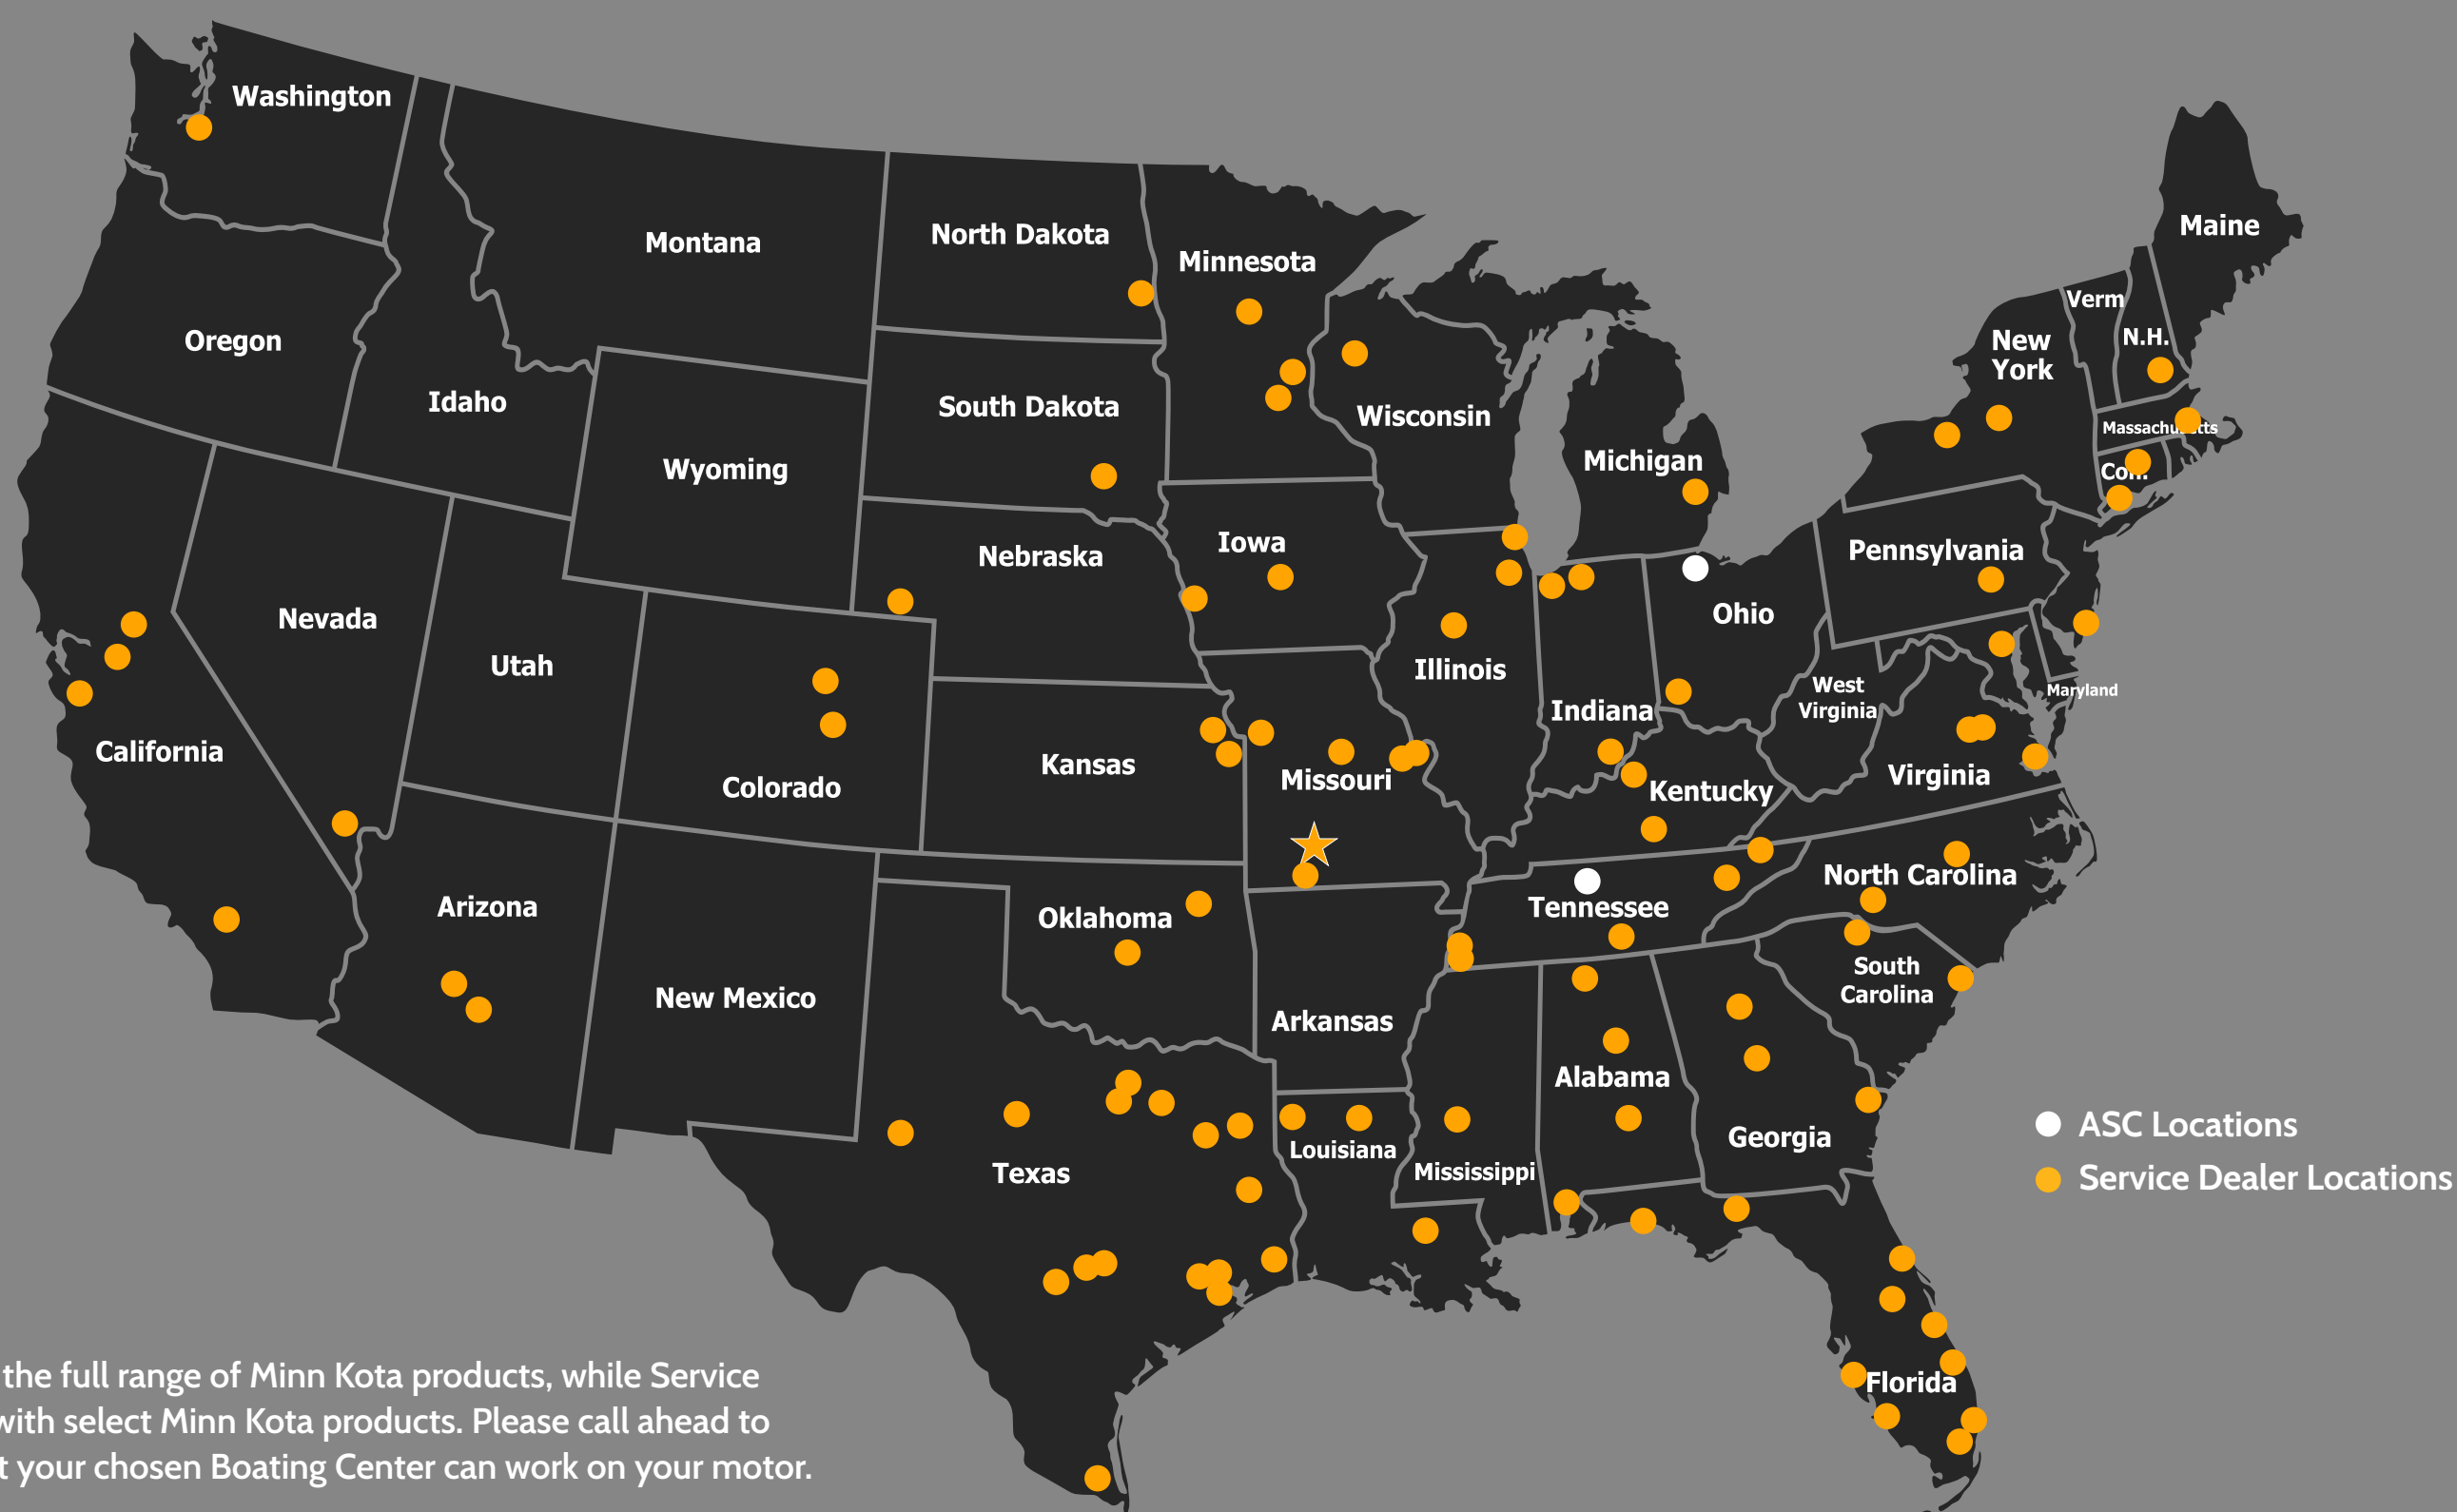

TROUBLE WITH YOUR TROLLING MOTOR?

HEAD TO A CERTIFIED BOATING CENTER TO HAVE IT CHECKED OUT.

We're Everywhere You Need Us To Be.

ASCs work on the full range of Minn Kota products, while Service Dealers work with select Minn Kota products. Please call ahead to make sure that your chosen Boating Center can work on your motor.